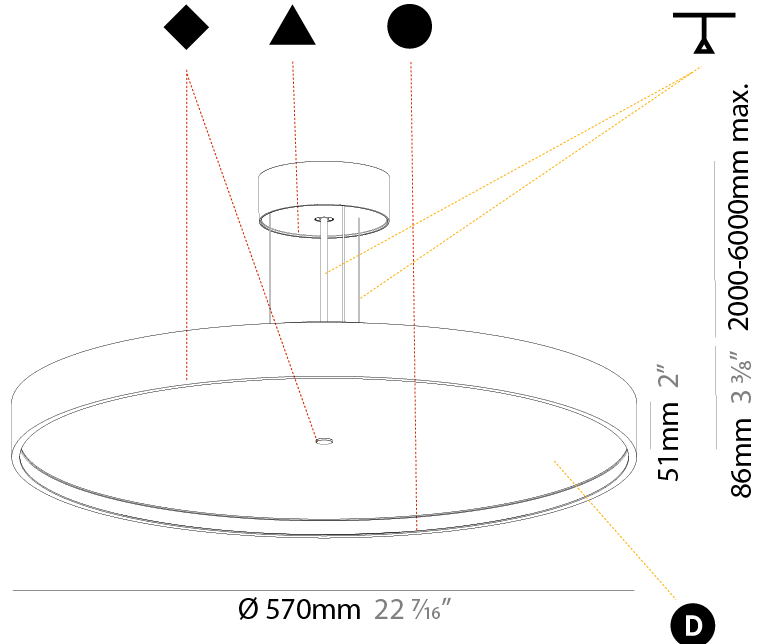

GENERAL

Series: Sign Diva
Subseries: Sign Diva Korona
Brand: Prolicht
Division: Architectural
Mounting Type: Suspension
Mounting Location: Ceiling
Subcategory: Pendant

PHYSICAL

Shape: Round
Diameter (mm): 570
Diameter (in): 22 7/16
Height (mm): 86
Height (in): 3 3/8
Light Distribution: Direct / Indirect
Weight (kg): 8.812
Weight (lbs): 19.43
Diffuser: PMMA - Opal / Micro-Prism / Sparkling Secret / Vintage Industrial
Fixture Finish: SSR / BKV / CWI / CRY / HAB / UFT / ITA / RUA / FTG / MYG / LOD / PUS / FRO / FUP / KIA / POP / BLS / SPG / MEY / GOH / GUM / CHC / COM / ABZ / JAG / OBR / MOS / ROR
Fixture Material: Extruded Aluminum / Steel
Cable Details: 2,000mm/78 3/4" or 6,000mm/236 1/4" Transparent Cable

ELECTRICAL

Lamp Type: LED (Zhaga Standard)
Input Wattage (W): 67
Total Output Wattage (W): 60.9
Dimming: Tri-Mode (Non-Dimming and Phase Dimming (120Vac only) and 0-10V Dimming)
Driver Included: Yes
Driver Location: Integrated
Driver Type: Constant Current - Universal
Driver Class: Class 2
Input Voltage (V): 120 - 277
Constant Current (MA): 350

LED

Color Temperature (°K): 2700 / 3000 / 3500 / 4000
Max. Delivered Lumen (lm): 6632 / 6728 / 6812 / 6951
Nominal Lumen (lm): 9097 / 9229 / 9344 / 9535
CRI: >90 CRI
Lamp Life (hrs): 50000

OPTICAL

RATINGS AND CERTIFICATIONS

Certified By: Certified for North American Standards
IP rating: IP20